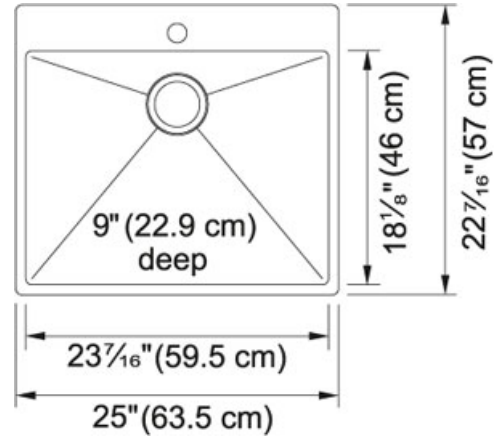

Vector HFS2522-1 Brushed Steel | 127.0371.975

FAMILY : Sinks | SERIE : Vector | MODEL : HFS2522-1 | FINISH : Brushed Steel | INSTALLATION TYPE : Dual | STYLE : Contemporary

TECHNICAL DATA

| | |
|----------------------|--------------------------|
| Minimum Cabinet Size | 27" |
| Drain Opening | 3 1/2" |
| Faucet Hole | 1 |
| Length overall | 22" |
| Depth Overall | 9" |
| Length of large bowl | 18" |
| Width of large bowl | 24" |
| Depth of large bowl | 9" |
| Number of Bowls | 1 |
| Type of Material | 18 Gauge Stainless Steel |
| Where to buy | Home Center |
| Where to buy | Home Center |